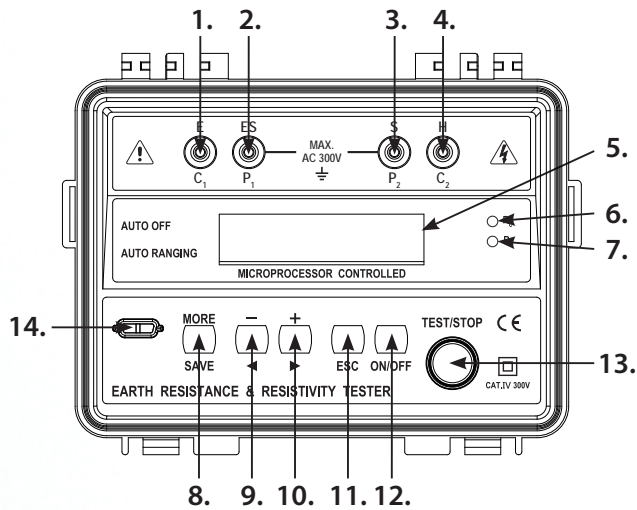

4-WIRE EARTH RESISTANCE & RESISTIVITY TESTER

- Optical USB to RS-232 data transmission.
- The stored data can be transferred to a PC.
- 2 optical LEDs are built-in for data transfer.
- Auto-ranging microprocessor controlled.
- Earth resistivity (ρ) test.
- Earth testing at 20Ω , 200Ω , 2000Ω .
- Earth voltage measuring : $0\sim 300V$ AC.
- Automatic C spike check.
- Automatic P spike check.
- 2-wire test, 3-wire test, 4-wire test.
- 2 Lines \times 16 Characters large LCD.
- Auto power off.
- Data hold.
- Memory save feature (up to 200 measurements)
- Interval between auxiliary earth spikes is $1.0\sim 50.0m$.
- EN 61010-1 CAT IV 300V
IEC 61557-1 IEC 61557-5
EN 61326-1

CE

CA-232

Earth Resistance measurement ranges:
 $0\sim 20\Omega$, $0\sim 200\Omega$, $0\sim 2000\Omega$

STANDARD ELECTRIC WORKS CO., LTD.

4236 ER

+ Instrument Layout

- | | |
|----------------|---|
| 1. C1 terminal | 8. SAVE button |
| 2. P1 terminal | 9. Cursor button |
| 3. P2 terminal | 10. Cursor button |
| 4. C2 terminal | 11. ESC button |
| 5. Large LCD | 12. Power button |
| 6. R_c LED | 13. TEST/STOP button |
| 7. R_p LED | 14. The connection terminal for PC interface. |