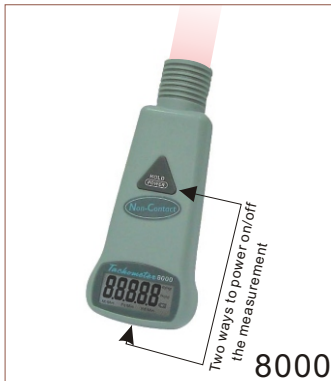

# Contact & Non-contact Tachometer

## Pocket size Tachometer 8000&8001

- ▲ **LOWEST COST TACHOMETER IN THE MARKET**
- ▲ **TWO WAYS TO POWER ON/OFF**
- ▲ **SAFE AND EASY TO GET ROTATION SPEED**
- ▲ **NON-CONTACT MEASUREMENT BY RED LED BEAM**
- ▲ **CONTACT ROTATING OBJECT VIA CONVEX OR CONCAVE CONTACT TIPS**
- ▲ **AUTO POWER OFF IN 20MINS INACTIVITY**
- ▲ **HOLD FUNCTION FREEZES CURRENT READING**
- ▲ **FOUR ROTATION SPEED UNITS ARE SELECTABLE IN CONTACT MODE: RPM, M/MIN, FT/MIN, YD/MIN.**
- ▲ **SLEEP MODE CAN BE DISABLED**
- ▲ **LOW BATTERY ICON INDICATES WEAK POWER**

8000                      8001

Measuring range	8000	8001
Rotation (non-contact)	10.0~99999RPM	
Rotation (contact)		10.0~19999RPM
Surface speed (contact)		1.0000~9999.9M/Min 3.0000~30000Ft/Min 1.0000~10000Yd/Min

Measure distance	5~30cm	Contact
------------------	--------	---------

Power consumption	5uA(Idle), 18mA(measurement)	
-------------------	------------------------------	--

Time base	4.0Mhz Quartz Crystal	
-----------	-----------------------	--