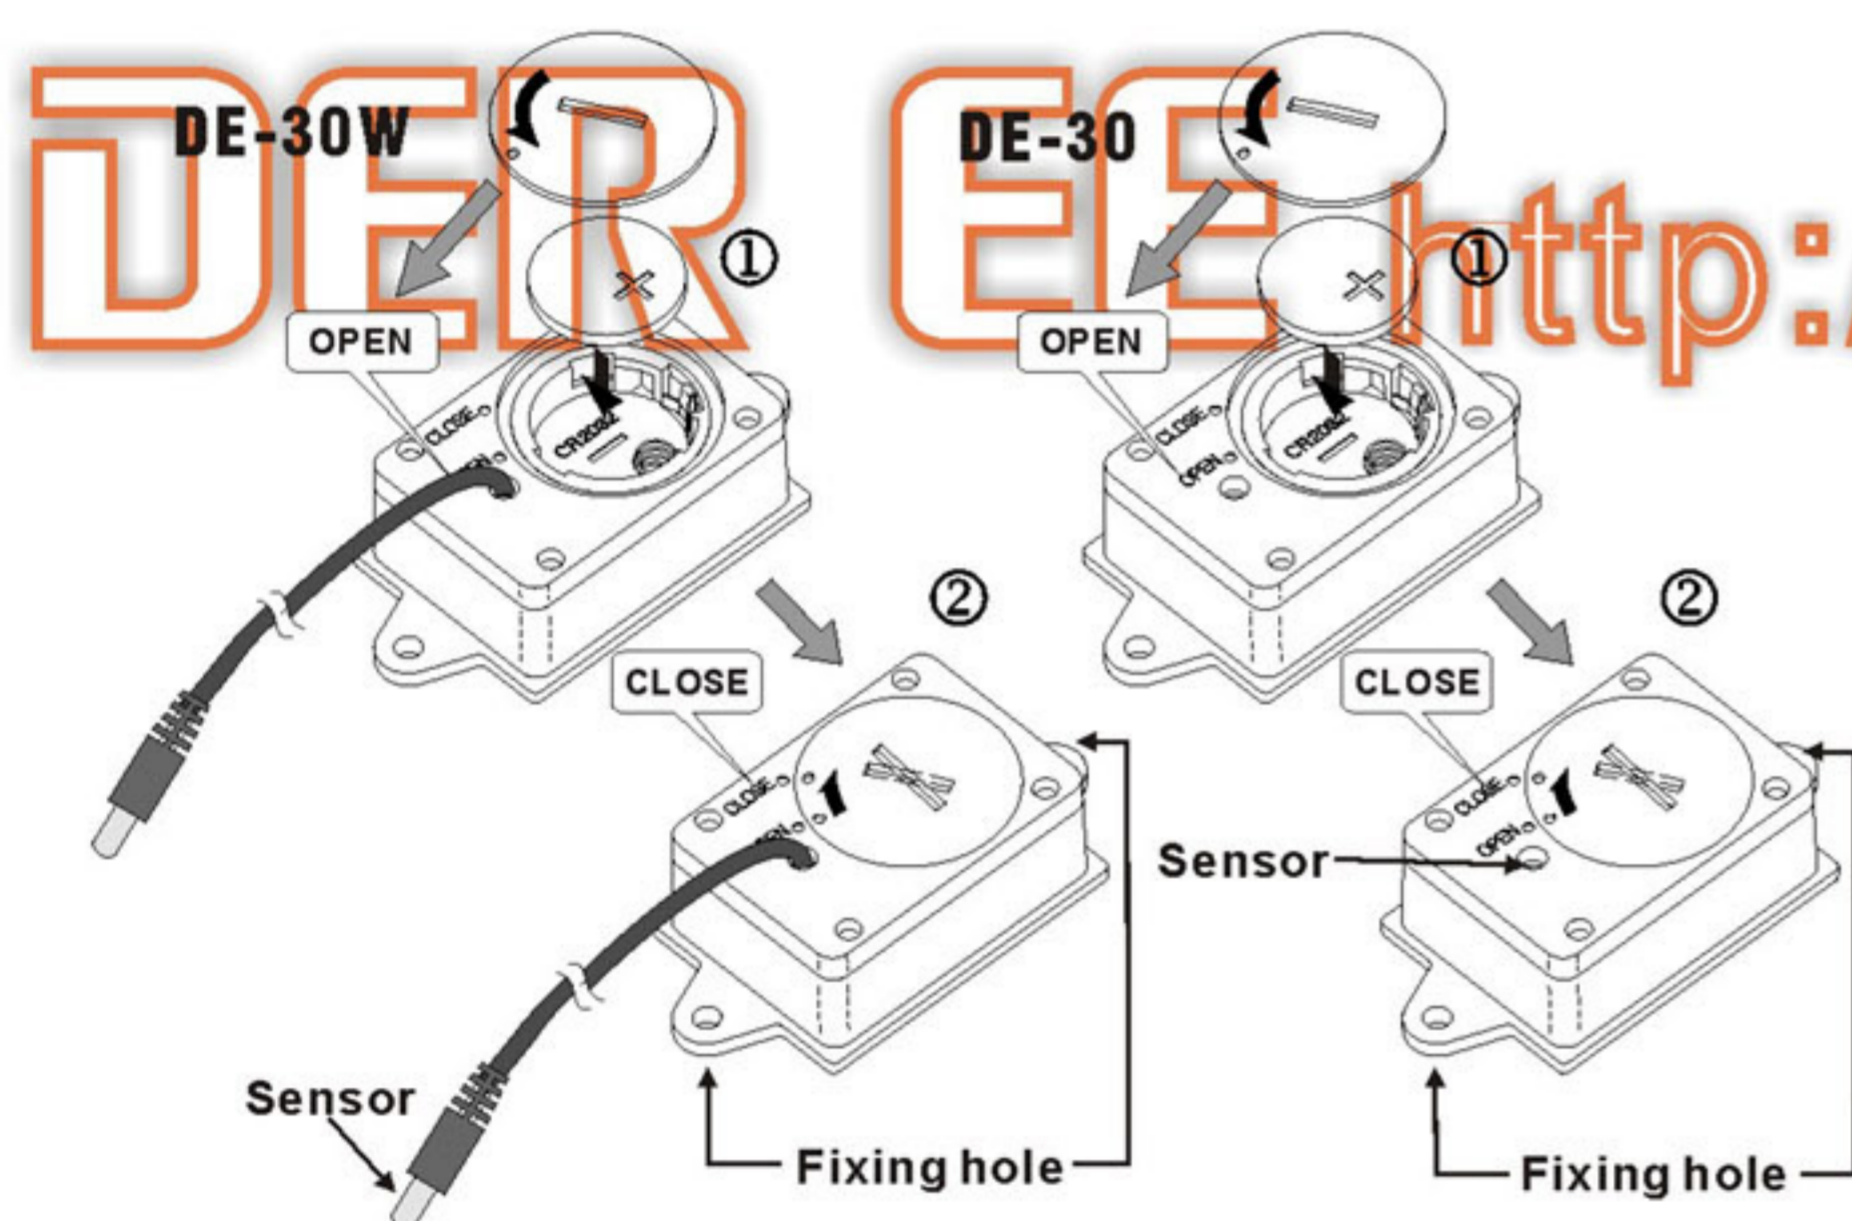

BATTERY REPLACEMENT: